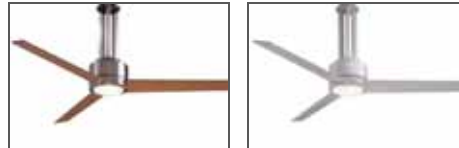

FLYTE CEILING FAN SPECIFICATIONS:

- 56" diameter blades
- 3 speeds; reversible
- Integrated 100 watt mini-can halogen bulb, bulb included
- Cap for non-light use included
- Lifetime warranty on motor, 1 year on rest of fan
- UL listed for indoor use
- Sloped ceilings OK up to 30 degrees
- Optional blades:
 - Fan comes with blade finishes as shown; optional blades available at additional cost include birdseye maple, mahogany, silver, and high gloss white

MODELS AVAILABLE:

- F531-BN brushed nickel with birdseye maple blades
- F531-BN/MG brushed nickel w/ mahogany with mahogany blades
- F531-WH white with high gloss white blades

DOWNRODS:

- Fan comes standard with 9" downlink—length to bottom of fan is 17 7/8" with 9" downrod.
- Accessory downlinks are available at additional cost in 6", 15", 27", 39", 51", 63", and 75" lengths.

WHAT'S IN THE BOX?

- Fan with blades as shown in picture
- 9" downbridge
- Touch control wall switch for on/off and 3 fan speeds
- Removable light kit with bulb, 100 Watt halogen
- Matching cap for non-light use